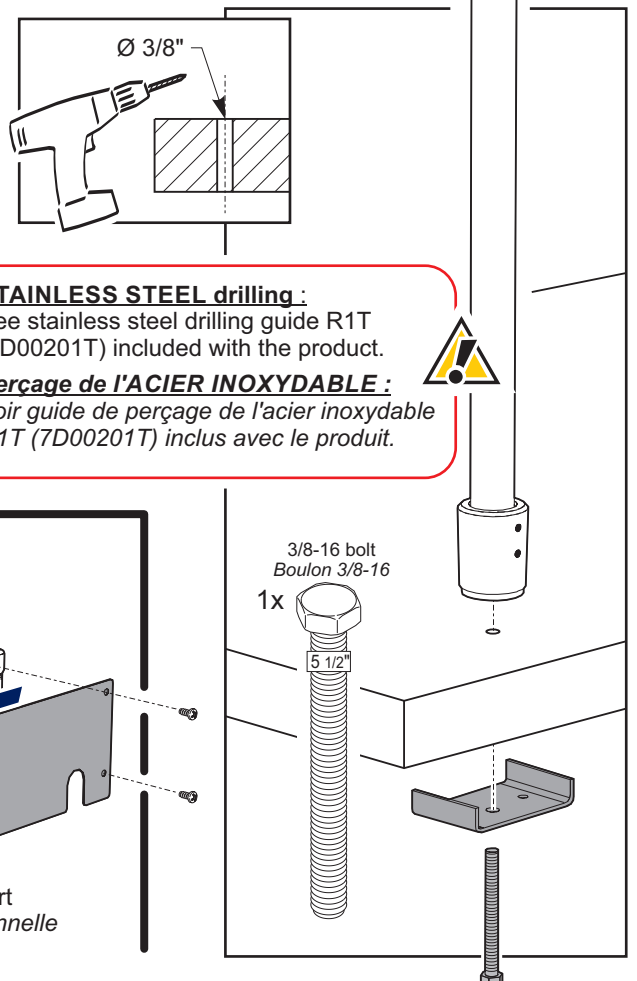

LCD Monitor, Keyboard, Mouse and Laptop Support R Line

Assembly Guide

Support moniteur LCD, clavier/souris, portable Guide d'assemblage Ligne R

- All required hardware is included.
- Please check the contents with your packing slip.
- Read instructions carefully.
- Save this document for future reference.
- Two people are required for the assembly.

RC68/69 Cover Panel
Bande de finition RC68/69

Tools Required

Outils requis

Cut-resistant gloves
Gants anti-coupure

Center Punch
Poinçon à centrer

Preparation / Assembly

WITH RC67/68 Cover Panel
Assemblage **AVEC** bande de finition RC67/68

Assemblage

WITHOUT RC67/68 Cover Panel
Assemblage **SANS** bande de finition RC67/68

3

4

Punch hole positions with center punch.
Poinçonner la position des trous avec un poinçon à centrer.

#14 wood screw
Vis à bois #14
3D7024T2