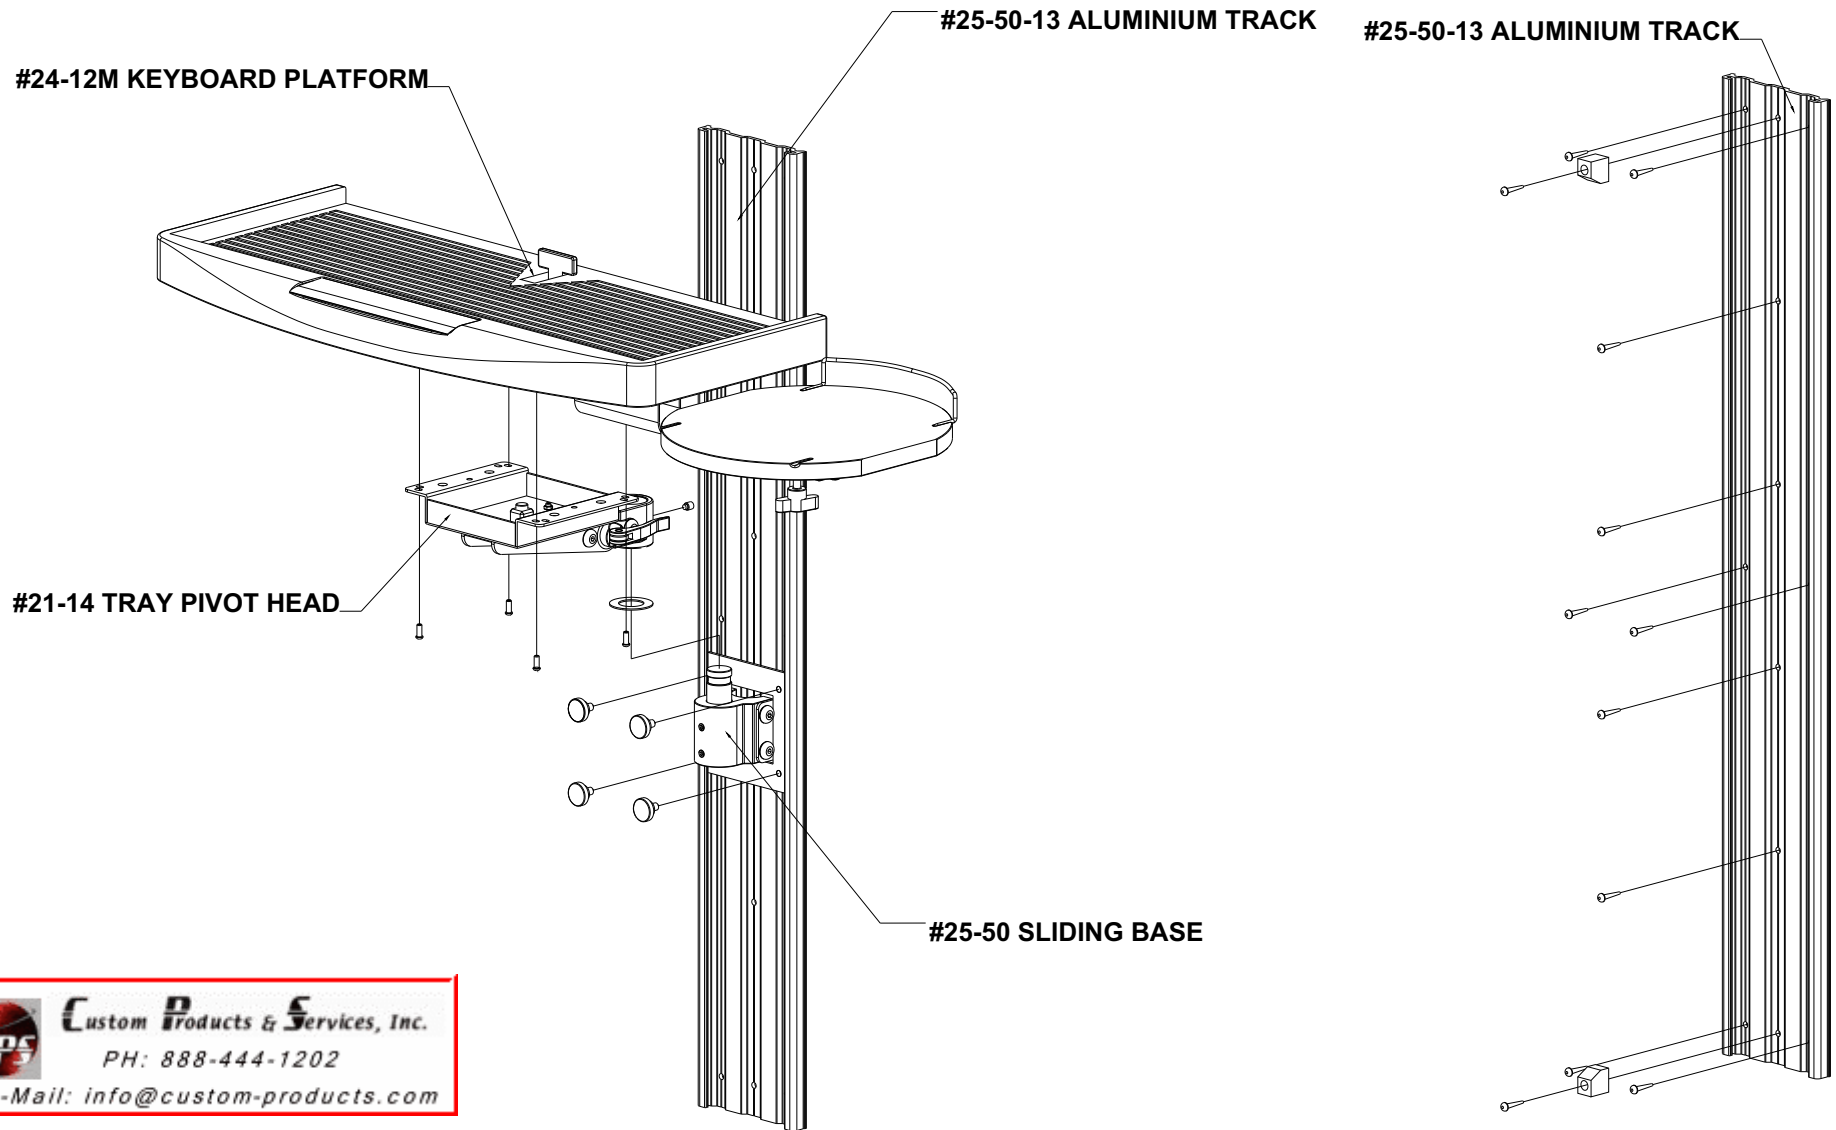

#60215K SERIES KEYBOARD TRACK MOUNT INSTALLATION GUIDE

 Custom Products & Services, Inc.
PH: 888-444-1202
E-Mail: info@custom-products.com