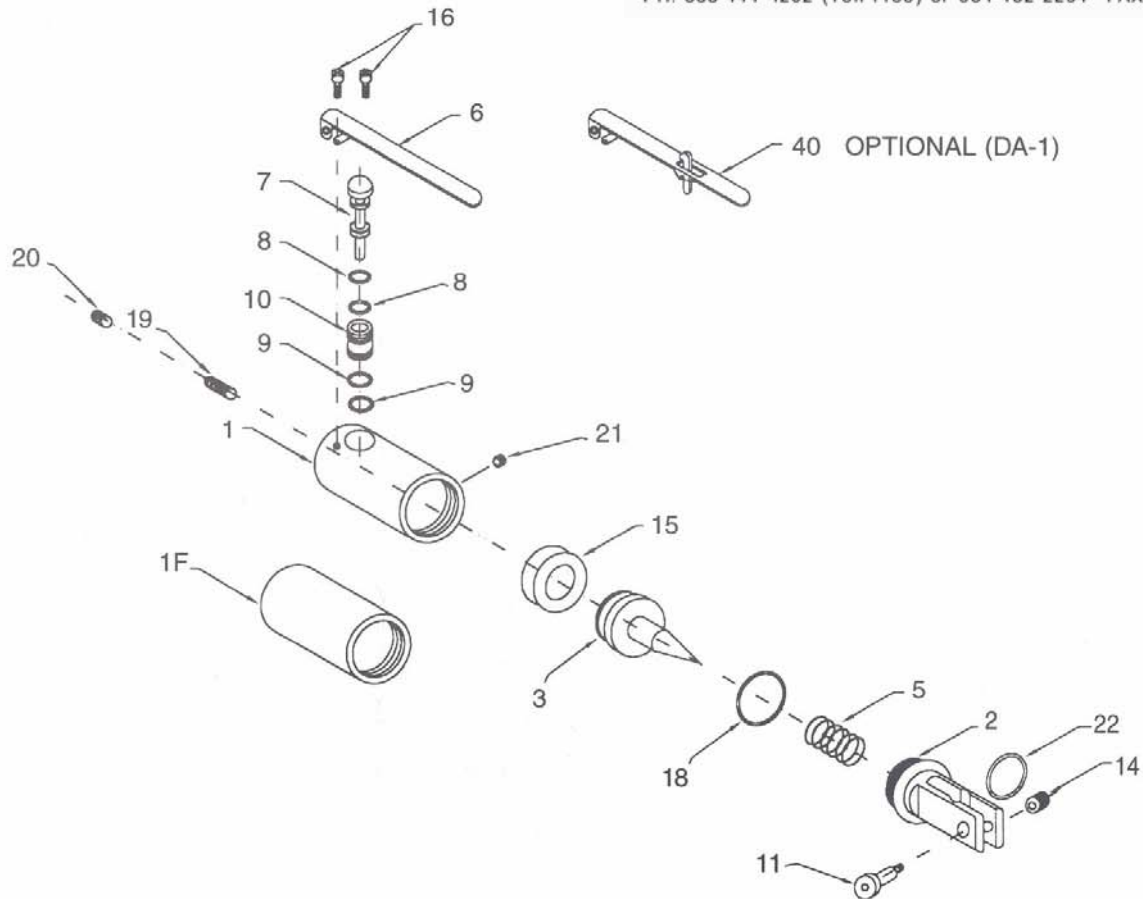

Custom Products & Services, Inc.

6140 Claude Way E., Inver Grove Heights, MN. 55076

PH: 888-444-1202 (Toll Free) or 651-452-2264 FAX: 651-452-2264

PARTS LIST FOR MSP-1, MSP-1F

ITEM	DESCRIPTION	PART#
1	PISTON HOUSING ASSEMBLY	1PP-MSP**
1F	PISTON HOUSING REMOTE	1PPF-MSP*
3	PISTON SHAFT	3-MSP
5	RETURN SPRING	5-MSP
6	LEVER ASSEMBLY	6TL-MSP
7	SPOOL	7A-MSP
8	O-RING (2 REQUIRED)	8-MSP
9	O-RING (2 REQUIRED)	9-MSP
10	VALVE BODY	10A-MSP
11	PIVOT SCREW	11-MSP
14	INSERT NUT	14-MSP
15	PISTON CUP	15-MSP
16	LEVER SCREW	16-MSP
18	BUMPER O-RING	18-MSP
19	ADJUSTMENT SCREW	19-MSP
20	LOCK SCREW	20-MSP
21	BOG SCREW	21-MSP
22	O-RING JAW SPRING	22-MSP
40	DUAL ACTION LEVER (OPTIONAL)	DA-1

* INCLUDES #103 FOOTSWITCH

** INCLUDES LEVER ASS'Y & SCREW #16, 19, 20