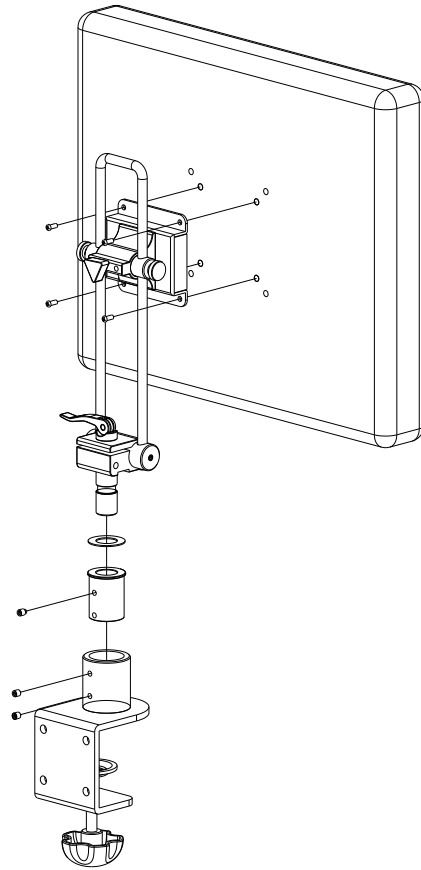

# #60240 SERIES LCD MOUNT BRACKET INSTALLATION GUIDE

#60240-00C

#60240-00P

#60240-00T

#60240-00F