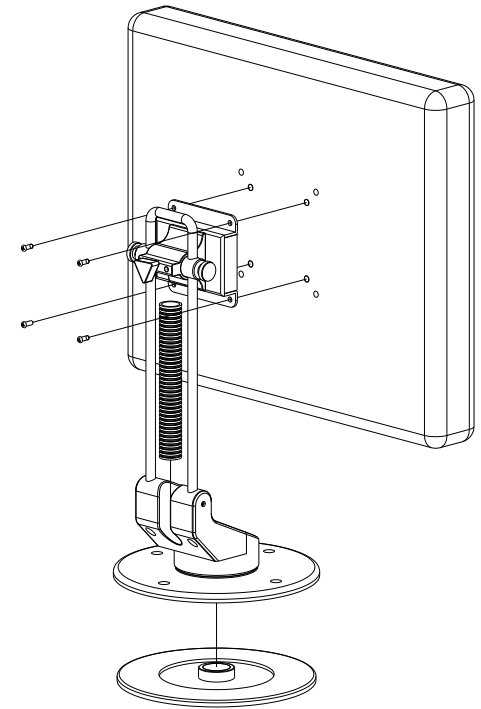

# #60240 SERIES LCD MOUNT BRACKET INSTALLATION GUIDE

#60240-00C

#60240-00P

#60240-00T

#60240-00F