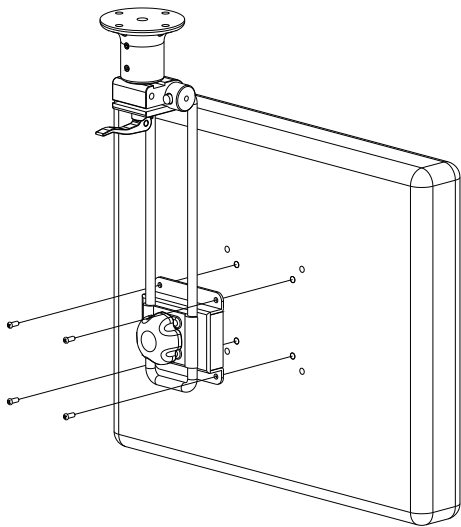

# #60240 SERIES LCD MOUNT BRACKET INSTALLATION GUIDE

#60240-00C

#60240-00P

#60240-00T

#60240-00F