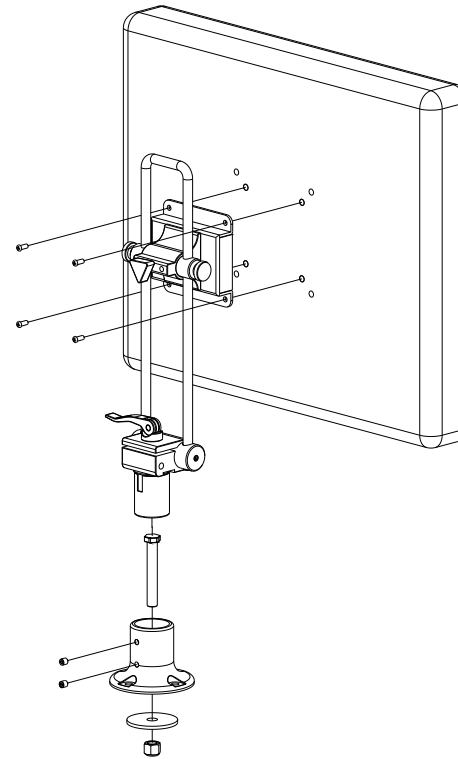

# #60240 SERIES LCD MOUNT BRACKET INSTALLATION GUIDE

#60240-00C

#60240-00P

#60240-00T

#60240-00F