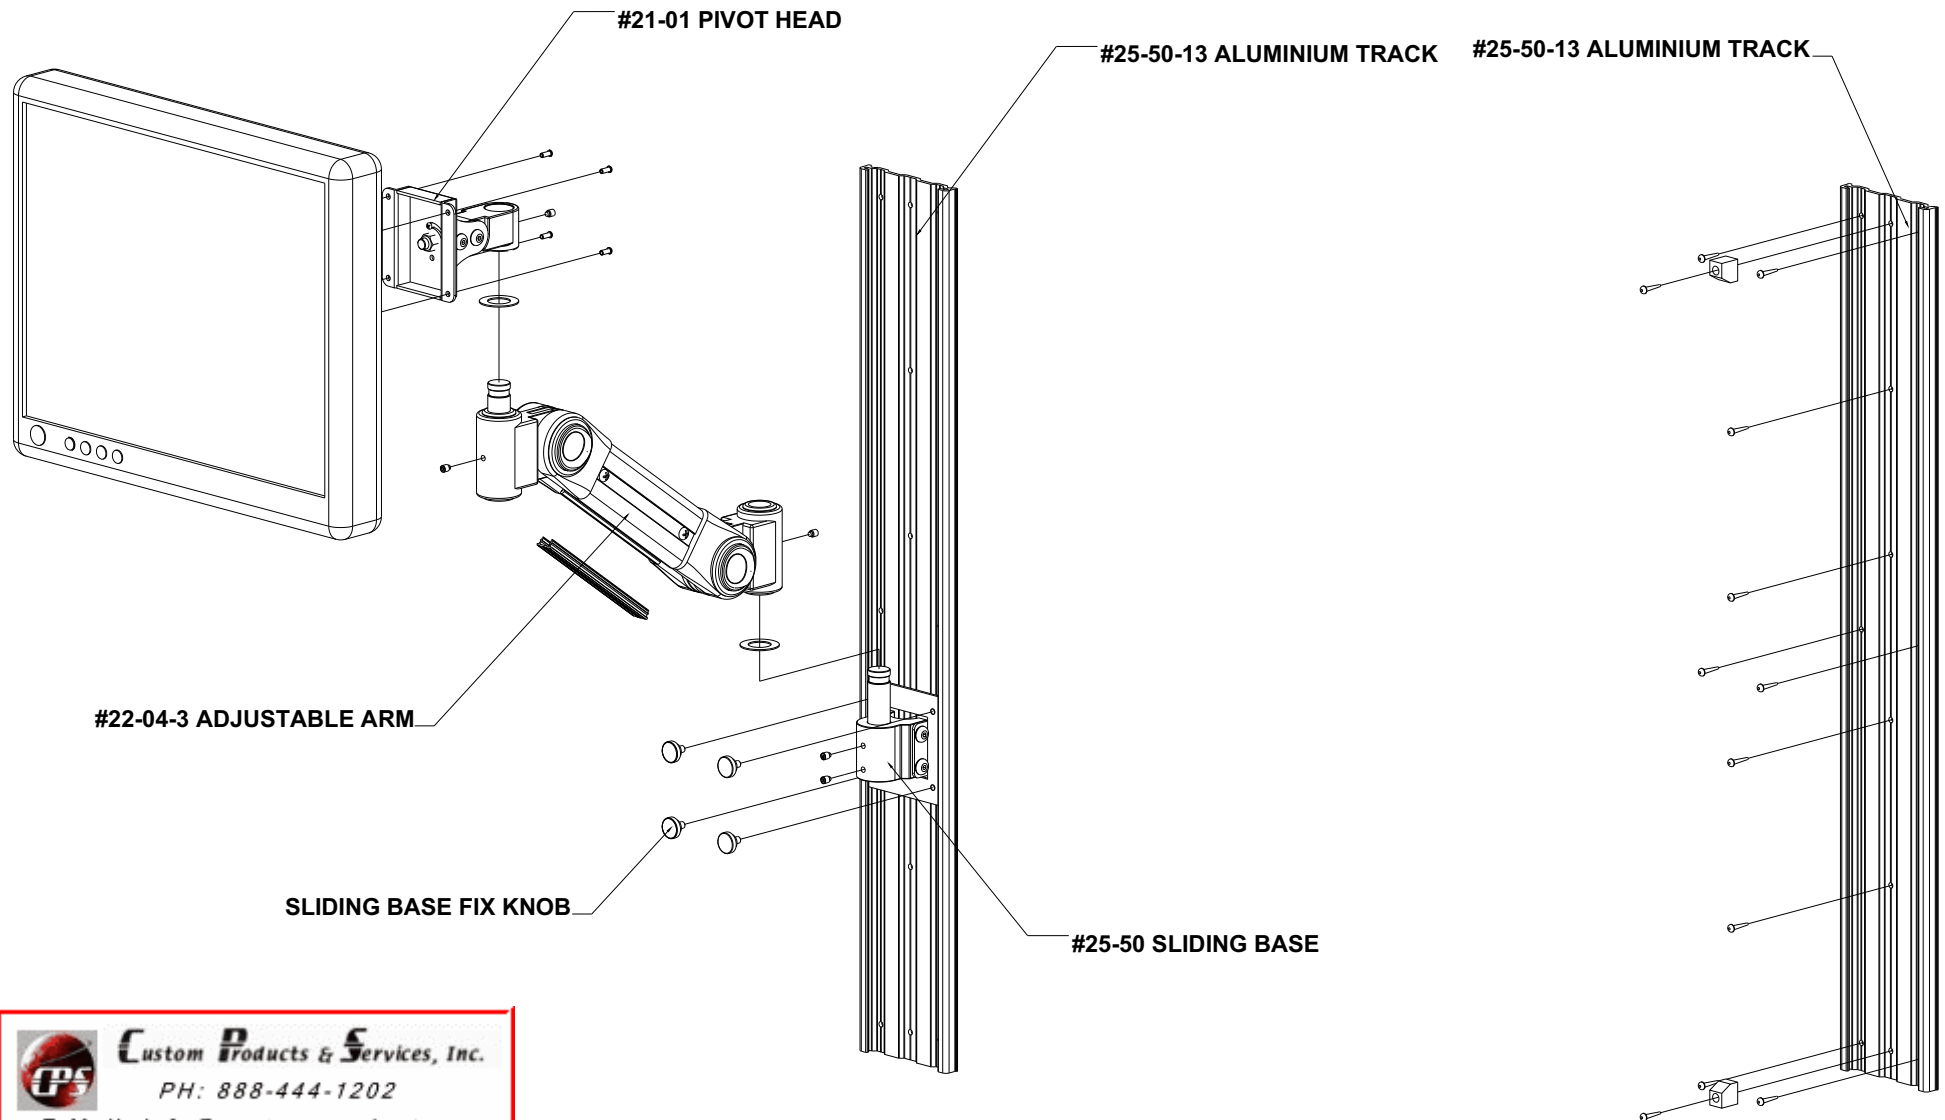

#60212K SERIES TRACK MOUNT ADJUSTABLE LCD ARM INSTALLATION GUIDE

 **Custom Products & Services, Inc.**
PH: 888-444-1202
E-Mail: info@custom-products.com